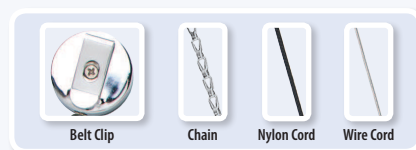

w/ Clear Vinyl Strap
 Cord Length:
 24" (588mm)

w/ Chain & Split Ring
 Chain Length:
 18" (457mm)

505-HD-CRM

2120-3325

Heavy-Duty Metal Badge Reels

Description	Color	Item Number
Metal Reel with Chain & Split Ring	Black/Chrome	2120-3325
Reinforced Strap & Nylon Cord	Black/Chrome	2120-3300
w/ Clear Vinyl Strap & Nylon Cord	Chrome	505-HD-CRM
	Black/Chrome	2120-3310 or 505-HD-BLK/CRM
w/ Clear Vinyl Strap & Wire Cord	Black/Chrome	505-HW-BLK/CRM

Add a flat or dome label to any badge reel!

CARABINER ATTACHMENT

Converts any round reel to a carabiner holder. Snaps easily onto most standard round reels. Durable polycarbonate material.

6920-3100 or CA-1