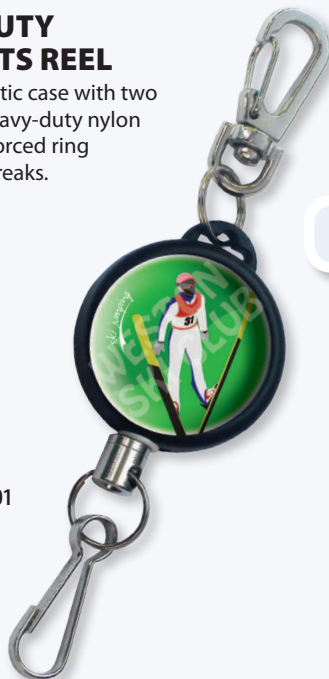

2120-4101

CUSTOMIZE BOTH SIDES!

Ski/Sports Reel

Black	2120-4101 or 750-I-BLK

HEAVY-DUTY METAL BADGE REELS

Black/Chrome combo heavy-duty reels with slide-type belt-clip. Available with chain and split ring or with nylon or wire cord and vinyl strap.

Reel Diameter:
1 1/2" (38mm)
Imprint Area:
1 1/2" (38mm)

w/ Clear Vinyl Strap
Cord Length:
24" (588mm)

w/ Chain & Split Ring
Chain Length:
18" (457mm)