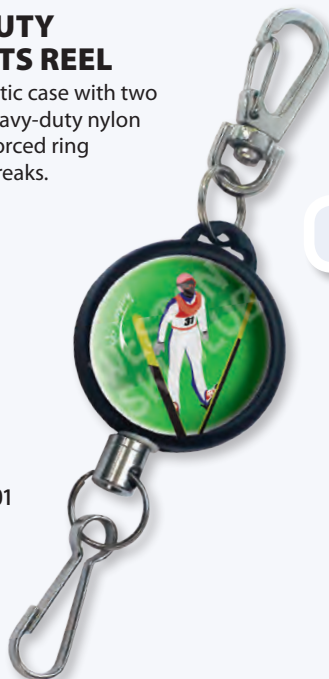

PLASTIC SKI/SPORTS REEL

Plastic reel with flexible hook and snap closure.
 Reel Diameter: 1 3/4" (44.5Mm)
 Cord Length: 36" (915Mm)
 Min Qty/Inner Pack: 100

Plastic Ski/Sports Reel			
Black	2120-4001	Red	2120-4006
Blue	2120-4002	White	2120-4008
Green	2120-4004	Yellow	2120-4009

HEAVY-DUTY SKI/SPORTS REEL

Rigid, hard plastic case with two end fittings. Heavy-duty nylon cord with reinforced ring reduces cord breaks.

Reel Diameter: 1 1/2" (38mm)
 Cord Length: 24" (609mm)
 Imprint Area: 1 1/4" (32mm)