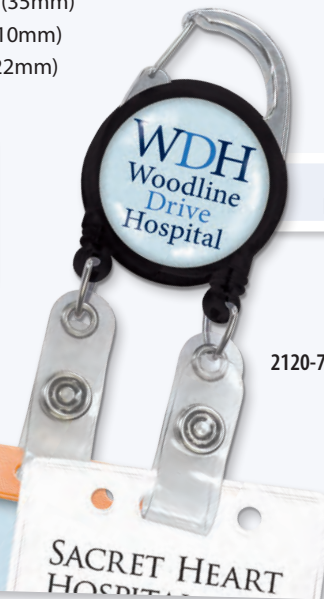

CUSTOMIZE BOTH SIDES!

2120-7030

Dual Strap Carabiner Reel

Solid Black	2120-7030 or 705-DS-BLK
Translucent Royal Blue	2120-7031 or 705-DS-RBLU

SQUARE BADGE REEL

Square plastic reel with spring clip or slide type belt clip and clear vinyl strap.

Reel Diameter: 1 1/4" (32mm)
Min Qty/Inner Pack: 100

Square Badge Reels

Translucent Colors			
Color	Item #	Cord Length	Clip Type
Tr. Blue	2120-3862	34"	Slide
Tr. Blue	2120-5712	30"	Spring
Tr. Green	2120-5714	30"	Spring
Solid Colors			
Black	2120-5701	30"	Spring
Black	2120-3821	34"	Slide
Royal Blue	2120-3822	34"	Slide
White	2120-3828	34"	Slide
Grey	2120-3840	34"	Slide
Black	2120-5821	34"	Spring
Black	2120-3551	34"	Slide
Black, Red, Royal Blue, White	530-I_____	34"	Slide