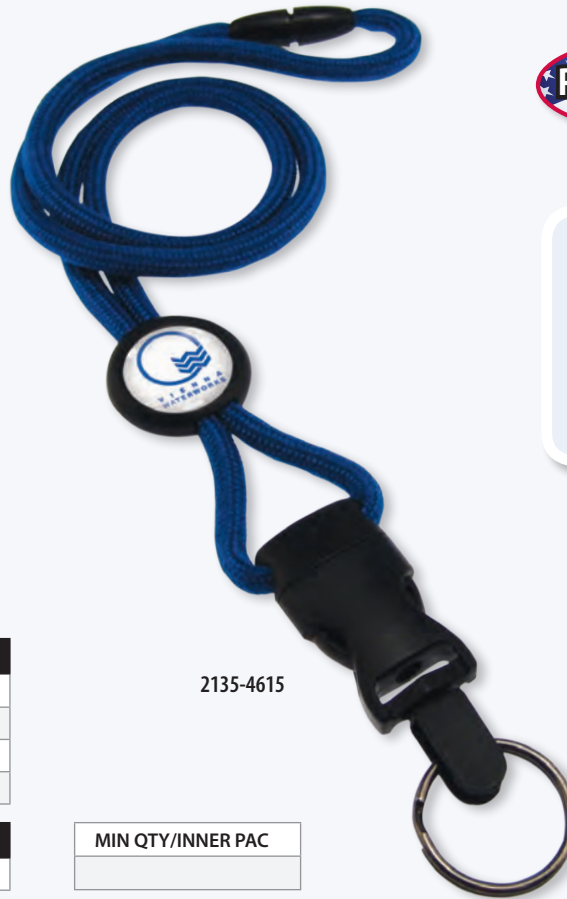

White, yellow and orange lanyards come with white components, the rest come in black. Break-Away lanyards come with both a Universal Slide Adapter and choice of end-fitting (not including Narrow and Wide Plastic Hooks).

* = MOQ is 1000

OPTI-BRAID DETACHABLE BREAK-AWAY LANYARD

Soft, braided round cord with your choice of an adjustable round or diamond slider with a safety break-away. Available with side-release buckle and your choice of attachments shown below. Add a multi-colored label to attachment with or without a dome. Call for details.

Diamond Slider

Clear Dome Available
(Add 2 days)

2135-4615

Opti-Braid Detachable Lanyard

Includes Multi-Color Label on Round or Diamond Slider	
Imprint Area:	Round or Diamond Slider 3/4"
Dimensions:	1/4" x 36" (total length)
Shipping Weight:	4 lbs. per 100 pieces